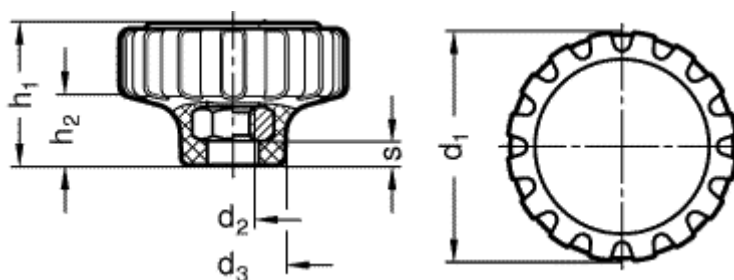

Data Sheet

Article number: 201137441

Description: E+G Knurled knob
GN 7336-34-M6-NI

Measures

d1	= 34
d2	= M 6
d3	= 16
h1	= 20
h2	= 10,5
Length inside	= 19
s	= 5